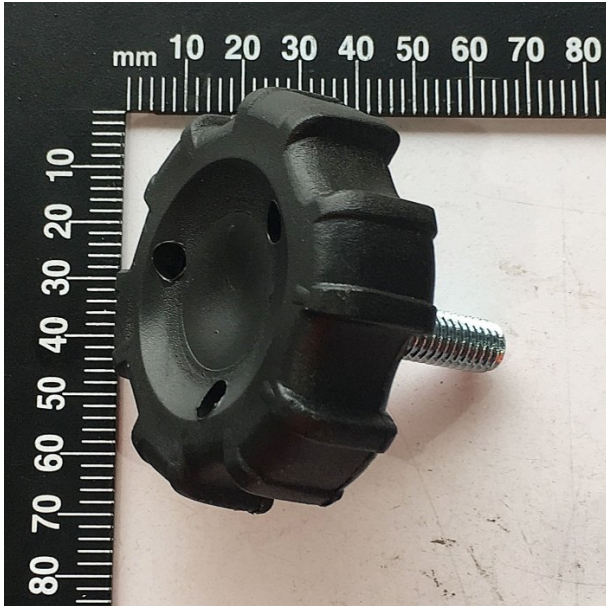

Product Brochure For BB066

KNOB PLASTIC 3/8" BSW - #66

Suits: BS-5

Ex GST
\$13.00

Inc GST
\$14.30

Distance between legs:

BB066

Specific Features

Top View