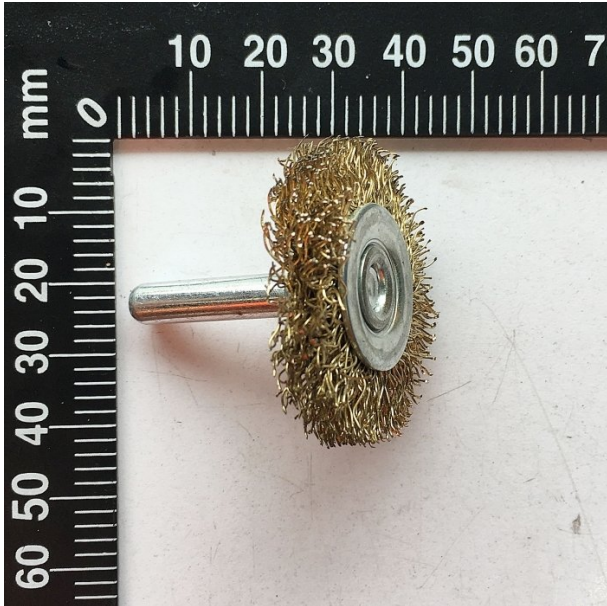

Product Brochure For BC161

WIRE BRUSH - #161

48MM X 8MM X 6MM ID

Suits: BS-7LA

Ex GST
\$25.00

Inc GST
\$27.50

Distance between legs:

BC161

Specific Features

Top View