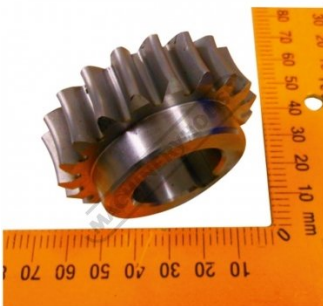

Product Brochure For BD217

WORM GEAR 25 B x 20 T - #201-14

Suits: BS-7L + other models

Ex GST
 \$100.00

Inc GST
 \$110.00

Distance between legs:

BD217

OD. - 56
 BORE DIA. -25
 20T

Specific Features

BD217 GEAR WORM NEW BORE 25 20T