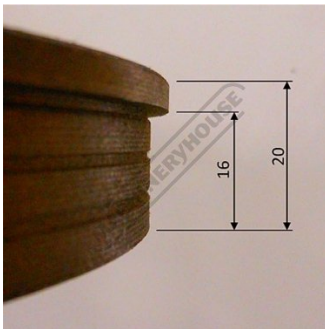

Product Brochure For BD250

BLADE WHEEL FRONT IDLER - #250

Suits: BS-7L + other models

Ex GST
\$150.00

Inc GST
\$165.00

Distance between legs:

BD250

Specific Features

BD250 WHEEL OD 294 BORE (BEARING) 15.2