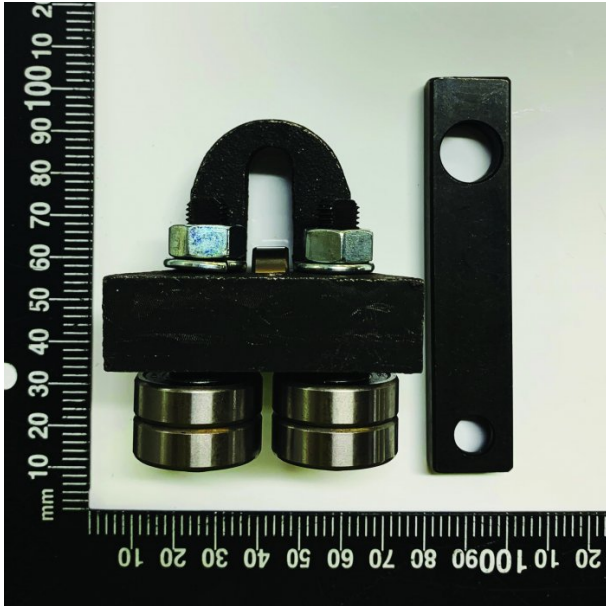

Product Brochure For BD273

GUIDE PIVOT ASSY - #269~271

FRONT #18124K

Suits: BS-7L + other models

Ex GST
\$137.00

Inc GST
\$150.70

Distance between legs:

BD273

Specific Features

Rear View