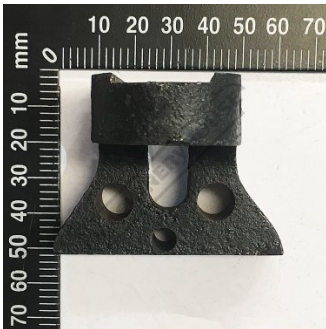

Product Brochure For BD278

BLADE ADJUSTABLE(FRONT) - #269-2

Suits: BS-7DS + other models

Ex GST
\$33.59

Inc GST
\$36.95

Distance between legs:

BD278

Specific Features

Top View

Side View