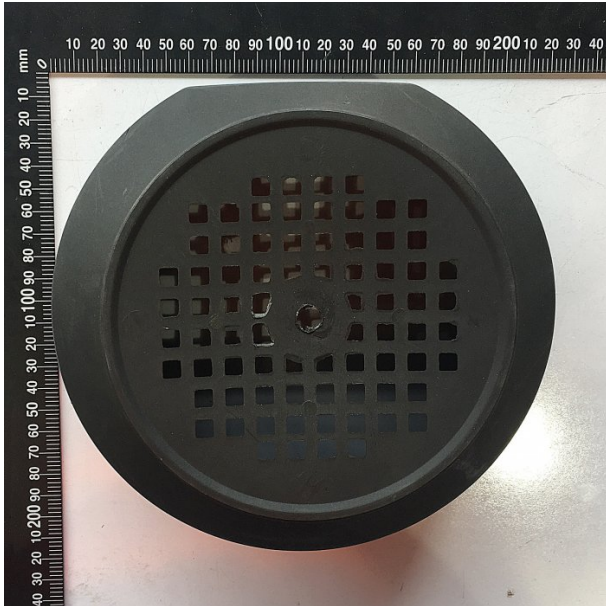

Product Brochure For BD306

MOTOR FAN COVER (PLASTIC) - #

Suits: BS-7L + other models

Please Call

Distance between legs: _____

BD306

Specific Features

Side View