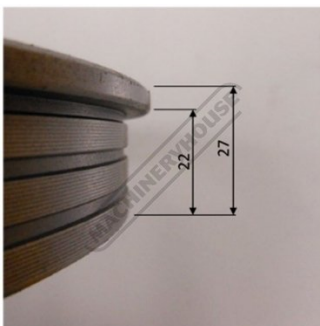

Product Brochure For BE094

Drive Wheel (BS9L/10L) 196304

Distance between legs:

BE094

DIA. OVER FLANGE - 330
DIA. OF WHEEL - 321
BORE DIA. - 30
CAST IRON
6kg

Specific Features

BE094 WHEEL OD 330 BORE 30.2