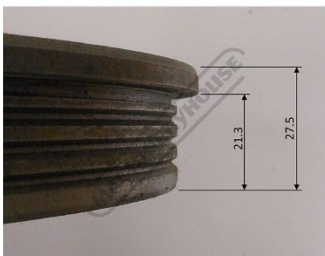

Product Brochure For BF109

**IDLER WHEEL - #9**

SJY-1113

Suits: BS-10AS + other models

**Ex GST**  
**\$459.45**

**Inc GST**  
**\$505.40**

Distance between legs:

BF109

**Specific Features**

BF109 WHEEL OD 364 BORE 52.2