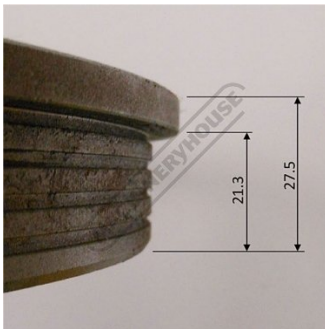

Product Brochure For BF123

DRIVE WHEEL - #22

SJY-1118

Suits: BS-10AS + other models

Ex GST
\$486.36

Inc GST
\$535.00

Distance between legs:

BF123

Specific Features

BF123 WHEEL OD 364 BORE 30.2