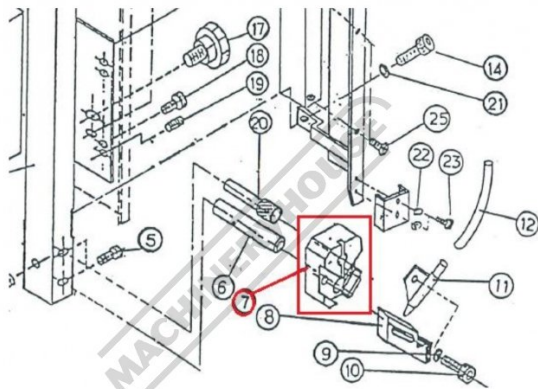

Product Brochure For BH054

UPPER INSERT HOLDER - #7

V-40204

Suits: VB-450

Distance between legs:

BH054

7	B-36204 (VB-300)	Upper Insert Holder
	V-40204 (VB-450)	