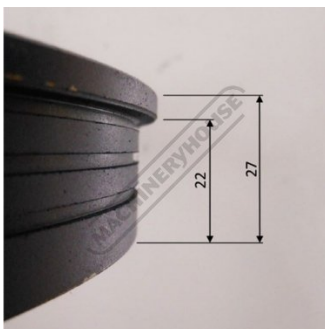

Product Brochure For BK084

DRIVE WHEEL - #84

Suits: BS-250 + other models

Ex GST
\$150.00

Inc GST
\$165.00

Distance between legs:

BK084

Specific Features

BK084 WHEEL OD 356 BORE 30.2