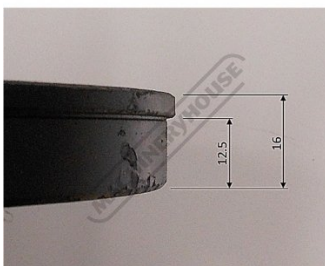

Product Brochure For BL077

IDLE BLADE WHEEL - #77

Suits: BS-5S + other models

Distance between legs:

BL077

Specific Features

BL077 WHEEL OD 190 BORE 15.1