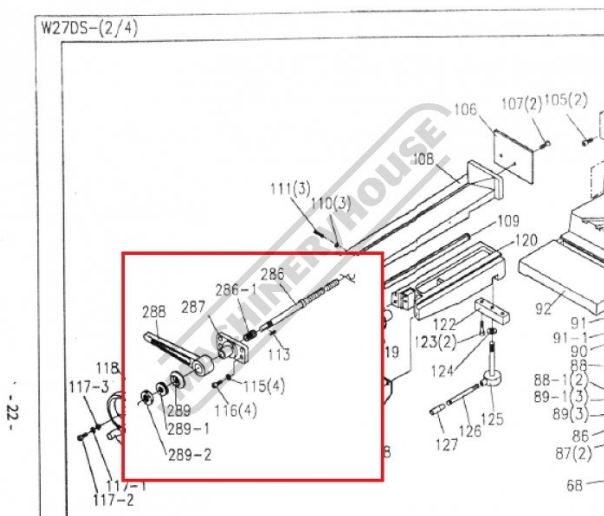

Product Brochure For BM2869

LEADSCREW ASSY - #286~289

Suits: EB-270DS + other models

Distance between legs: ~

Specific Features

Part No.	Description	Size No.	Q'ty
285	Washer	M6	2
286	Lead Screw		1
286-1	Spring		1
287	Setting Seat		1
288	Lead Screw Seat		1
289	Bearing Bushing		1
289-1	Ball Bearing	50014	1
289-2	Nut		1
113	Key	5X5X20	1
115	Spring Washer	M6	4
116	Hex. Socket Cap Screw	M8X25	4

BM2869 LEADSCREW ASSY.2