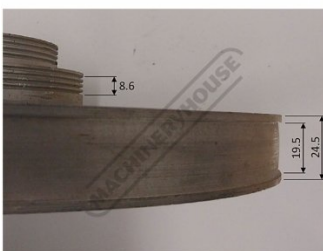

Product Brochure For BP050

Wheel (Lower) # 50

Specific Features

BP050 WHEEL OD 310 BORE 40.2