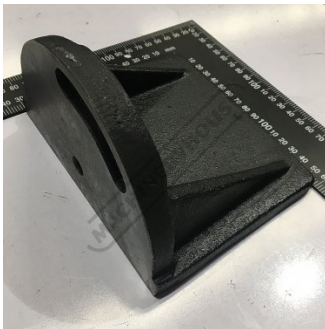

Product Brochure For BU0017

**VICE JAW SLIDING - #17**

192015

Suits: BS-912 (B014)

Distance between legs:

BU0017

**Specific Features**

Rear View