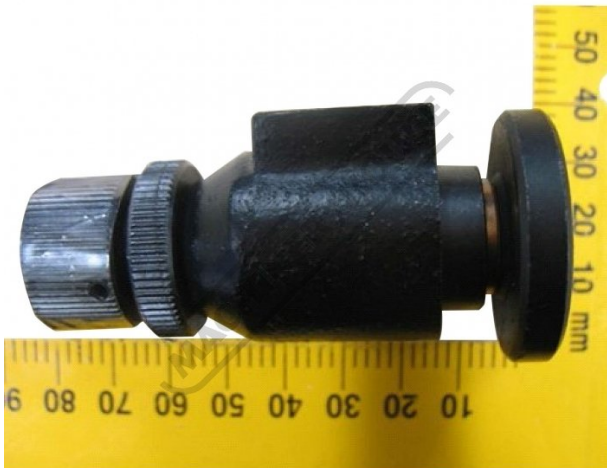

Product Brochure For BV097

## GUIDE WHEEL ASSY PAD OLD - #97

1 SET / 2 PIECES

Suits: BP-500 + other models

### Specific Features

BV097 TOP GUIDE PAD TYPE 97