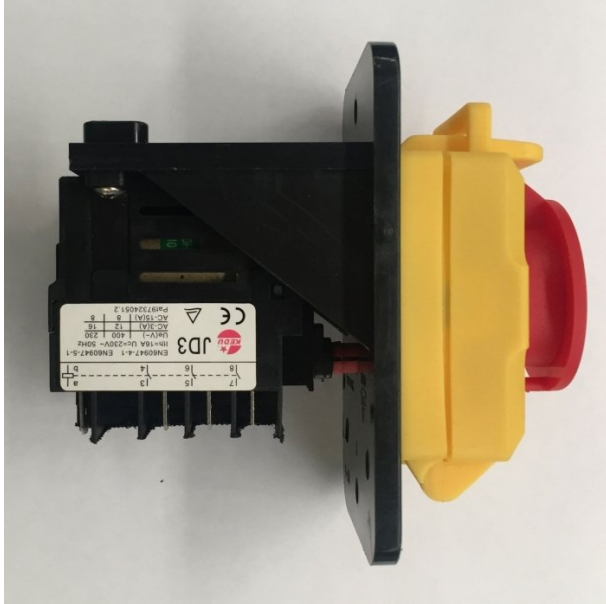

Product Brochure For BZ175

SWITCH ON/OFF KEDU JD3 - #31

240V - 8 PIN

Suits: BG-8

Ex GST
\$52.50

Inc GST
\$57.75

ORDER CODE:

BZ175

Specific Features

Image 2