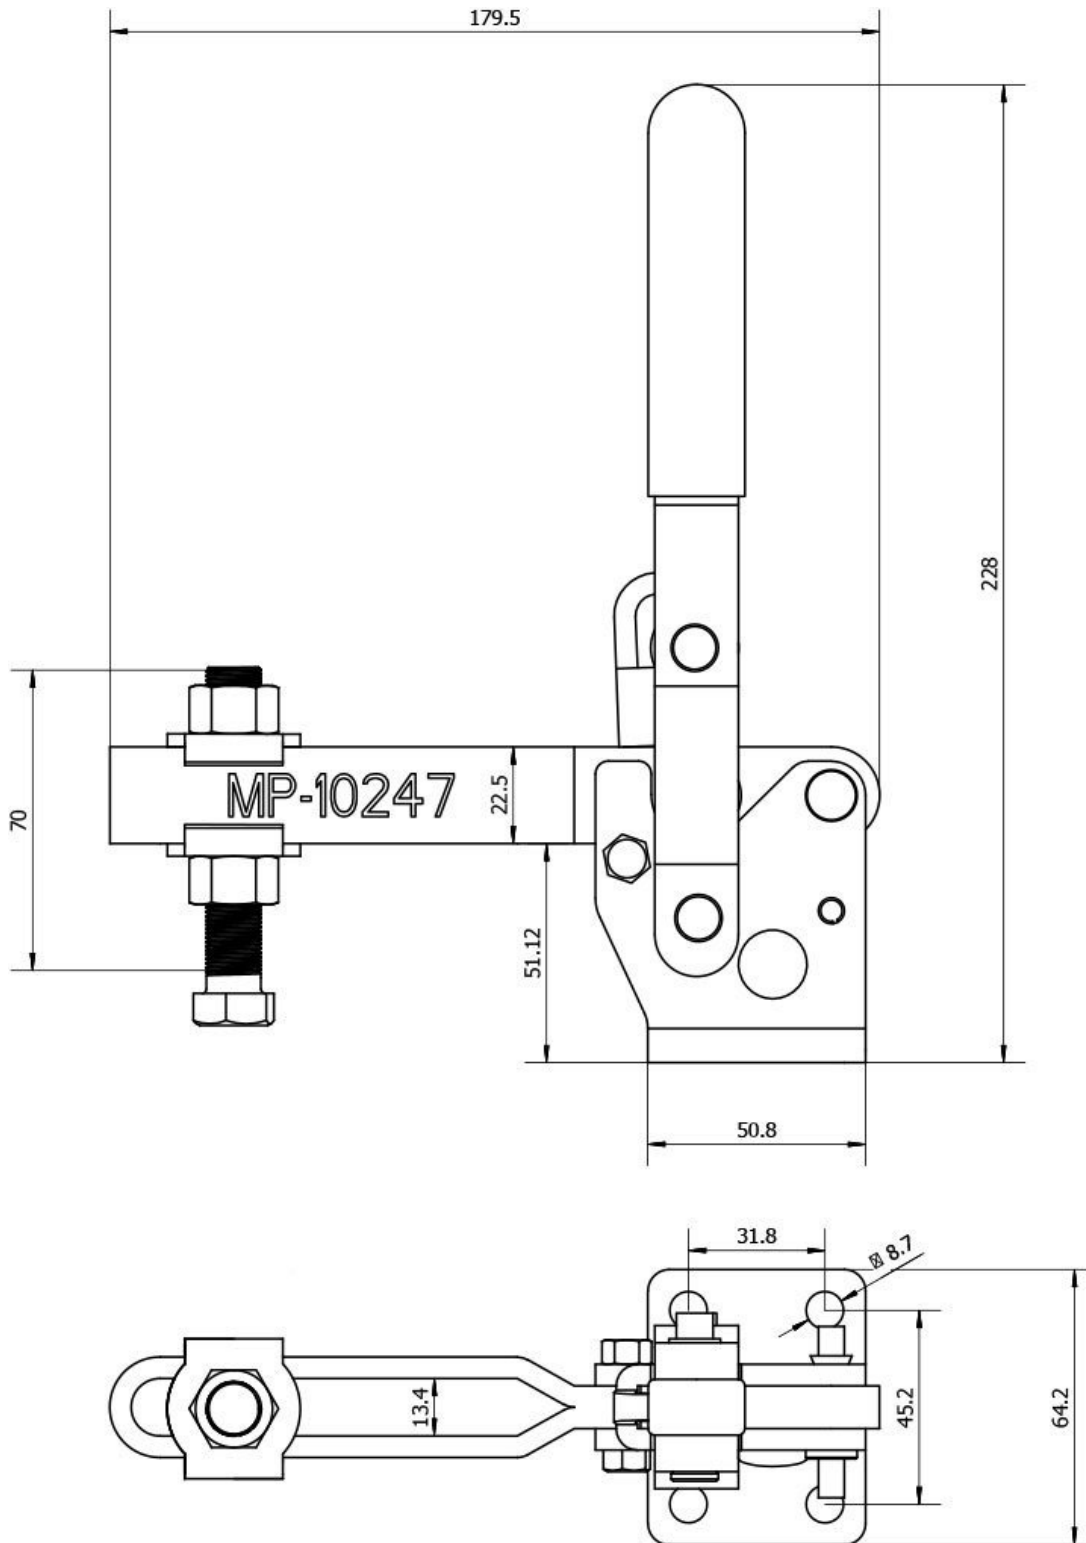

Product Brochure For C0998

Vertical Toggle Clamp - MP-10247

450kg Capacity

On Sale

Ex GST
~~\$32.00~~
\$26.36

Inc GST
~~\$35.20~~
\$29.00

ORDER CODE:	C0998
MODEL:	MP-10247
Type:	Vertical Toggle Clamp
Clamping Capacity:	
Locking Handle - Pivot Movement:	70°
Clamp Bar - Pivot Movement:	135°
Plunger Travel (mm):	~
Throat Depth (mm):	~
Opening (mm):	~
Size:	~
Quantity Per Pack (No.):	1
Clamping Force (kg):	450kg
Over all Length (mm):	~
Nett Weight (kg):	1.25

Features

- MP-10247 - Vertical Toggle Clamp
- Holding capacity: 450kg
- Handle moves: 70°
- Bar moves: 135°
- Weight: 1.25kg

Product Brochure For C0998

Product Brochure For C0998

Specific Features

Open

Recommended Accessories

C1001
Vertical Toggle Clamp

C100
Vertical Toggle Clamp

C0999
Vertical Toggle Clamp

C1003
Horizontal Toggle Clamp

C1005
Horizontal Toggle Clamp

C1006
Horizontal Toggle Clamp

C1008
Straight Line Toggle Clamp

C1011
Straight Line with Threaded Collar Toggle Clamp

Product Brochure For C0998

C1009

Straight Line Toggle Clamp

C1010

Straight Line Toggle Clamp