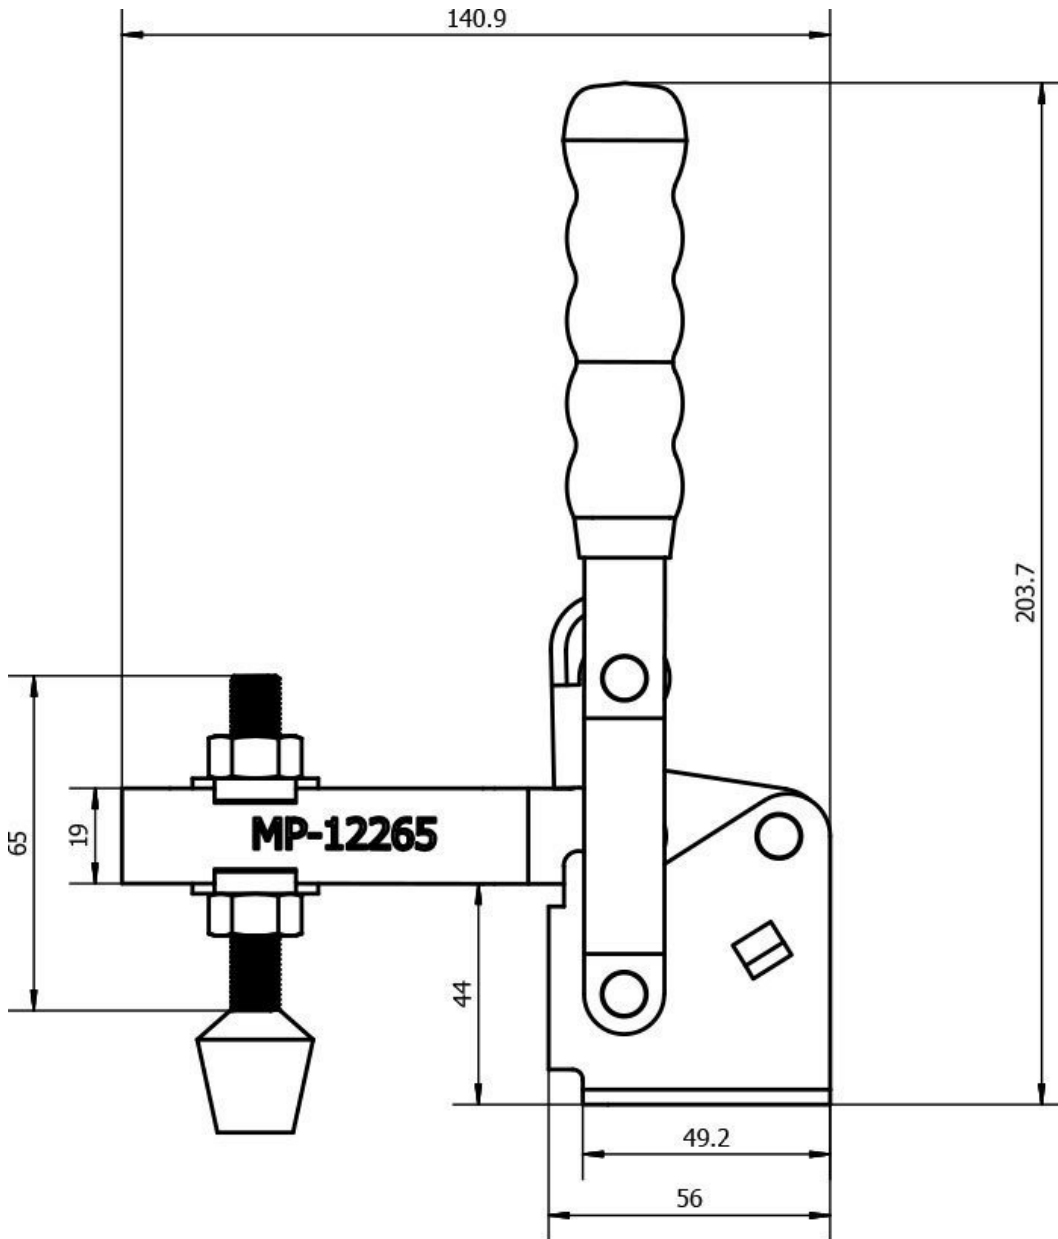

Product Brochure For C0999

Vertical Toggle Clamp - MP-12265

340kg Capacity

On Sale

Ex GST
~~\$24.00~~
\$20.00

Inc GST
~~\$26.40~~
\$22.00

ORDER CODE:	C0999
MODEL:	MP-12265
Type:	Vertical Toggle Clamp
Clamping Capacity:	
Locking Handle - Pivot Movement:	58°
Clamp Bar - Pivot Movement:	105°
Plunger Travel (mm):	~
Throat Depth (mm):	~
Opening (mm):	~
Size:	~
Quantity Per Pack (No.):	1
Clamping Force (kg):	340kg
Over all Length (mm):	~
Nett Weight (kg):	0.7

Features

- MP-12265 - Vertical Toggle Clamp
- Holding capacity: 340kg
- Handle moves: 58°
- Bar moves: 105°
- Weight: 700g

Product Brochure For C0999

Product Brochure For C0999

Specific Features

Open

Recommended Accessories

C1001
Vertical Toggle Clamp

C100
Vertical Toggle Clamp

C0998
Vertical Toggle Clamp

C1003
Horizontal Toggle Clamp

C1005
Horizontal Toggle Clamp

C1006
Horizontal Toggle Clamp

C1008
Straight Line Toggle Clamp

C1011
Straight Line with Threaded Collar Toggle Clamp

Product Brochure For C0999

C1009

Straight Line Toggle Clamp

C1010

Straight Line Toggle Clamp