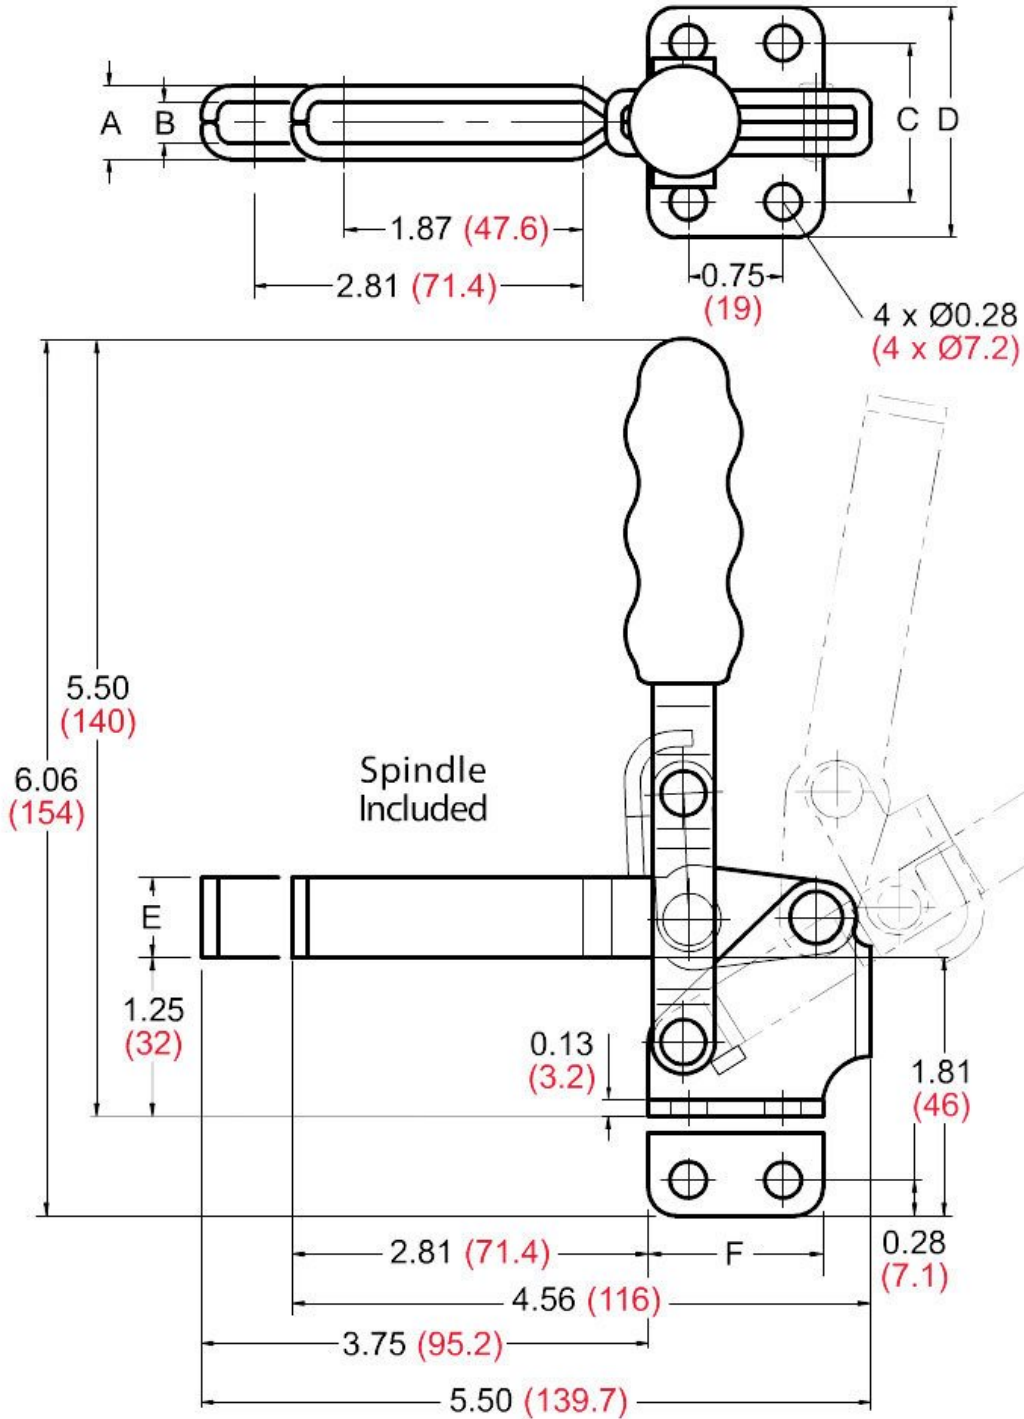

## Vertical Toggle Clamp - KL-12130

227kg Capacity

**On Sale**

**Ex GST**  
~~\$18.00~~  
**\$15.45**

**Inc GST**  
~~\$19.80~~  
**\$17.00**

|                                  |                       |
|----------------------------------|-----------------------|
| ORDER CODE:                      | C100                  |
| MODEL:                           | KL-12130              |
| Type:                            | Vertical Toggle Clamp |
| Clamping Capacity:               |                       |
| Locking Handle - Pivot Movement: | 65°                   |
| Clamp Bar - Pivot Movement:      | 100°                  |
| Plunger Travel (mm):             | ~                     |
| Throat Depth (mm):               | ~                     |
| Opening (mm):                    | ~                     |
| Size:                            | ~                     |
| Quantity Per Pack (No.):         | 1                     |
| Clamping Force (kg):             | 227kg                 |
| Over all Length (mm):            | ~                     |
| Nett Weight (kg):                | 0.36                  |

### Features

- KL-12130 - Vertical Toggle Clamp
- Holding capacity: 227kg
- Handle moves: 65°
- Bar moves: 100°
- Weight: 360g

Product Brochure For C100

Product Brochure For C100

Specific Features

Open Position