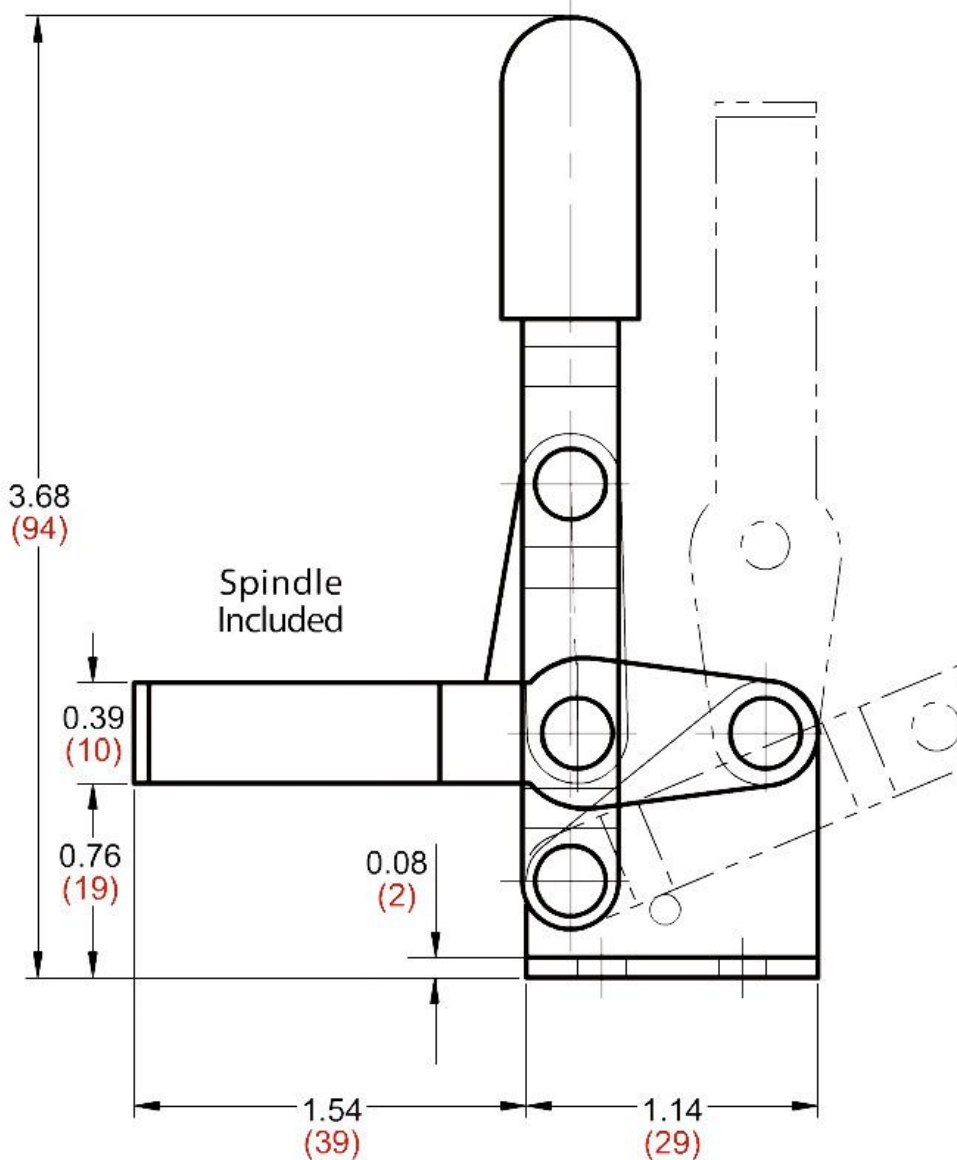

\$13.64

\$15.00

ORDER CODE:	C1001
MODEL:	KL-102B
Type:	Vertical Toggle Clamp
Clamping Capacity:	
Locking Handle - Pivot Movement:	65°
Clamp Bar - Pivot Movement:	90°
Plunger Travel (mm):	~
Throat Depth (mm):	~
Opening (mm):	~
Size:	~
Quantity Per Pack (No.):	1
Clamping Force (kg):	100kg
Over all Length (mm):	~
Nett Weight (kg):	0.36

Features

- KL-102B - Vertical Toggle Clamp
- Holding capacity: 100kg
- Handle moves: 65°
- Bar moves: 90°
- Weight: 360g

Product Brochure For C1001

UNIT: inch (metric mm)

Product Brochure For C1001

Specific Features

C1008
 Straight Line Toggle Clamp

C1011
 Straight Line with Threaded Collar Toggle Clamp

Product Brochure For C1001

C1009

Straight Line Toggle Clamp

C1010

Straight Line Toggle Clamp