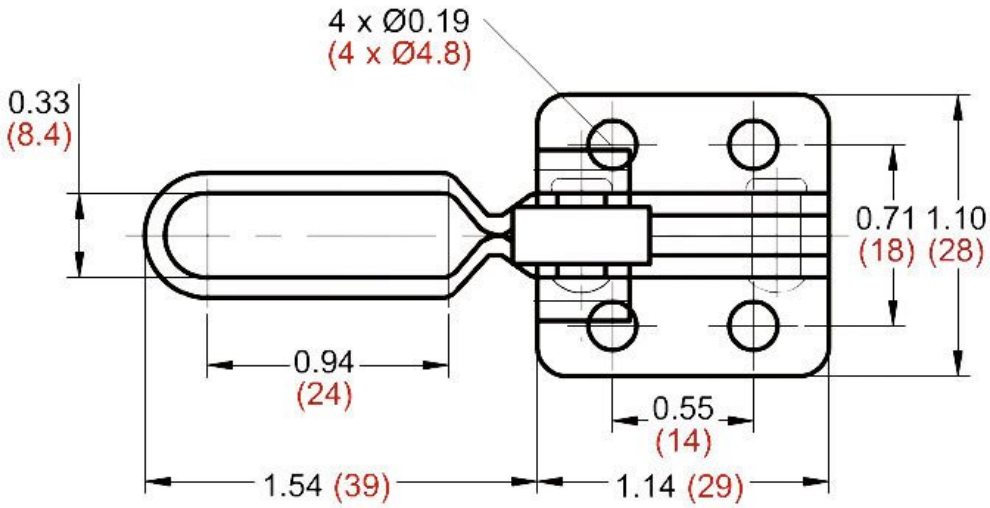

\$13.64

\$15.00

ORDER CODE:	C1001
MODEL:	KL-102B
Type:	Vertical Toggle Clamp
Clamping Capacity:	
Locking Handle - Pivot Movement:	65°
Clamp Bar - Pivot Movement:	90°
Plunger Travel (mm):	~
Throat Depth (mm):	~
Opening (mm):	~
Size:	~
Quantity Per Pack (No.):	1
Clamping Force (kg):	100kg
Over all Length (mm):	~
Nett Weight (kg):	0.36

Features

- KL-102B - Vertical Toggle Clamp
- Holding capacity: 100kg
- Handle moves: 65°
- Bar moves: 90°
- Weight: 360g

Product Brochure For C1001

UNIT: inch (metric mm)

Product Brochure For C1001

Specific Features