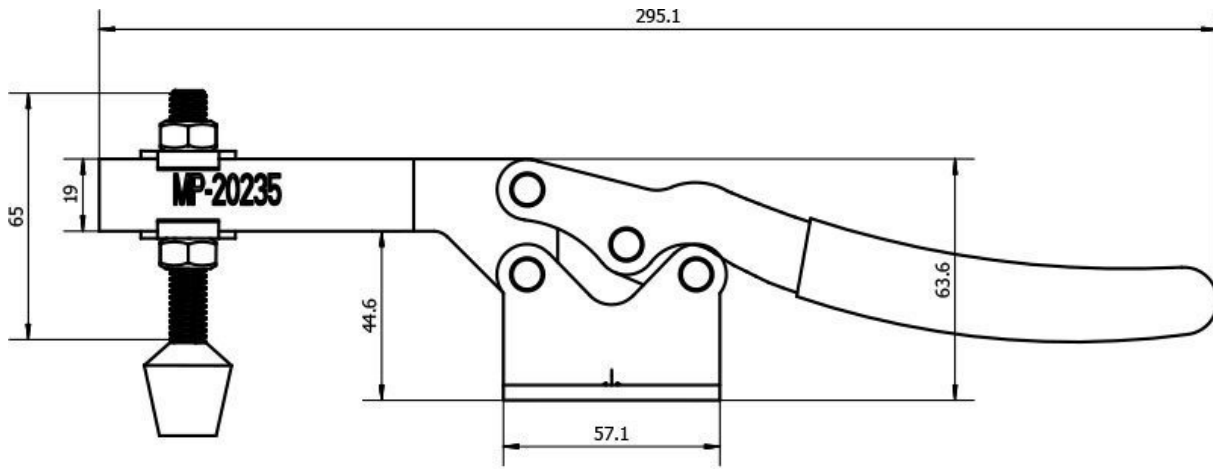

Product Brochure For C1006

Horizontal Toggle Clamp - MP-20235

340kg Capacity

On Sale

Ex GST
\$24.00
\$20.00

Inc GST
\$26.40
\$22.00

ORDER CODE:	C1006
MODEL:	MP-20235
Type:	Horizontal Toggle Clamp
Clamping Capacity:	
Locking Handle - Pivot Movement:	50°
Clamp Bar - Pivot Movement:	85°
Plunger Travel (mm):	~
Throat Depth (mm):	~
Opening (mm):	~
Size:	~
Quantity Per Pack (No.):	1
Clamping Force (kg):	340kg
Over all Length (mm):	~
Nett Weight (kg):	0.6

Features

- MP-20235 - Horizontal Toggle Clamp
- Holding capacity: 340kg
- Handle moves: 50°
- Bar moves: 85°
- Weight: 600g

Product Brochure For C1006

Specific Features

Open

Product Brochure For C1006

Recommended Accessories

C1001
 Vertical Toggle Clamp

C100
 Vertical Toggle Clamp

C0999
 Vertical Toggle Clamp

C0998
 Vertical Toggle Clamp

C1003
 Horizontal Toggle Clamp

C1005
 Horizontal Toggle Clamp

C1008
 Straight Line Toggle Clamp

C1011
 Straight Line with Threaded Collar Toggle Clamp

Product Brochure For C1006

C1009

Straight Line Toggle Clamp

C1010

Straight Line Toggle Clamp