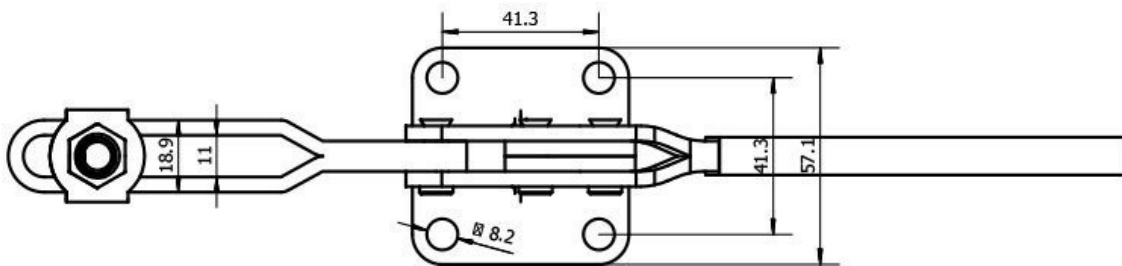

Product Brochure For C1006

Horizontal Toggle Clamp - MP-20235

340kg Capacity

On Sale

Ex GST
\$24.00
\$20.00

Inc GST
\$26.40
\$22.00

ORDER CODE:	C1006
MODEL:	MP-20235
Type:	Horizontal Toggle Clamp
Clamping Capacity:	
Locking Handle - Pivot Movement:	50°
Clamp Bar - Pivot Movement:	85°
Plunger Travel (mm):	~
Throat Depth (mm):	~
Opening (mm):	~
Size:	~
Quantity Per Pack (No.):	1
Clamping Force (kg):	340kg
Over all Length (mm):	~
Nett Weight (kg):	0.6

Features

- MP-20235 - Horizontal Toggle Clamp
- Holding capacity: 340kg
- Handle moves: 50°
- Bar moves: 85°
- Weight: 600g

Product Brochure For C1006

Specific Features

Open

Product Brochure For C1006

Recommended Accessories