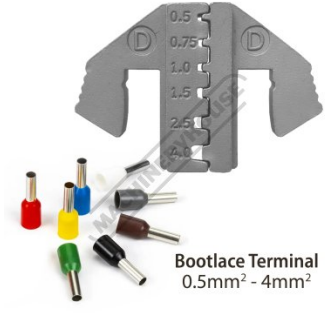

### Features

- Premium ratchet tool with an adjustable compound action design which puts more crimping power into each squeeze
- 6 interchangeable heads, suitable for insulated and non-insulated terminals and cable lugs
- Heavy-duty ratchet action & quick release spring lever enables ease of use and provides a high quality crimp
- Dies made from chromium-molybdenum high strength steel and heat treated for long term durability
- Ideal for the tradesman, auto electrician, motor mechanic or machine tool service engineer

### Includes

- Jaw A – Suitable for Red, Blue, Yellow insulated terminals. Sizes: 0.5-1.0mm<sup>2</sup>; 1.5-2.5mm<sup>2</sup> & 4.0-6.0mm<sup>2</sup>
- Jaw B – Suitable for cable lugs. Sizes: 0.5-1.5mm<sup>2</sup>, 1.5-2.5mm<sup>2</sup>, 4.0-6.0mm<sup>2</sup> & 10 mm<sup>2</sup>
- Jaw C – Double crimp, suits non-insulated terminals. Sizes: 0.5-1.0mm<sup>2</sup>, 1.5-2.5mm<sup>2</sup>, 4-6mm<sup>2</sup>
- Jaw D – Suitable for bootlace terminals. Sizes: 0.5mm<sup>2</sup>, 0.75mm<sup>2</sup>, 1.0mm<sup>2</sup>, 1.5mm<sup>2</sup>, 2.5mm<sup>2</sup> & 4.0mm<sup>2</sup>
- Jaw I2 – Single crimp, suits MC4 Solar and non-insulated terminals. Sizes: 2.5mm<sup>2</sup>, 4.0mm<sup>2</sup>, 6.0mm<sup>2</sup>
- Jaw S2 – Suitable for Anderson SB50/75 connectors. Sizes 12-10 & 12-6 AWG

Product Brochure For C1019

**Specific Features**

Crimp Attachment

Carry Case

Included Jaws

Insulated Terminal Jaw

Non Insulated Terminal Jaw

Open Barrel Terminal Jaw

Anderson Plug Jaws

Bootlace Terminal Jaws

MC4 Solar Connector Jaw