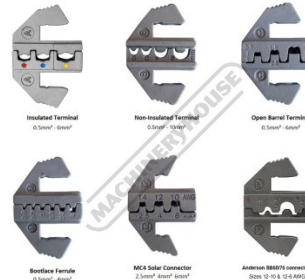

### Features

- Premium ratchet tool with an adjustable compound action design which puts more crimping power into each squeeze
- 6 interchangeable heads, suitable for insulated and non-insulated terminals and cable lugs
- Heavy-duty ratchet action & quick release spring lever enables ease of use and provides a high quality crimp
- Dies made from chromium-molybdenum high strength steel and heat treated for long term durability
- Ideal for the tradesman, auto electrician, motor mechanic or machine tool service engineer

### Includes

- Jaw A – Suitable for Red, Blue, Yellow insulated terminals. Sizes: 0.5-1.0mm<sup>2</sup>; 1.5-2.5mm<sup>2</sup> & 4.0-6.0mm<sup>2</sup>
- Jaw B – Suitable for cable lugs. Sizes: 0.5-1.5mm<sup>2</sup>, 1.5-2.5mm<sup>2</sup>, 4.0-6.0mm<sup>2</sup> & 10 mm<sup>2</sup>
- Jaw C – Double crimp, suits non-insulated terminals. Sizes: 0.5-1.0mm<sup>2</sup>, 1.5-2.5mm<sup>2</sup>, 4-6mm<sup>2</sup>
- Jaw D – Suitable for bootlace terminals. Sizes: 0.5mm<sup>2</sup>, 0.75mm<sup>2</sup>, 1.0mm<sup>2</sup>, 1.5mm<sup>2</sup>, 2.5mm<sup>2</sup> & 4.0mm<sup>2</sup>
- Jaw I2 – Single crimp, suits MC4 Solar and non-insulated terminals. Sizes: 2.5mm<sup>2</sup>, 4.0mm<sup>2</sup>, 6.0mm<sup>2</sup>
- Jaw S2 – Suitable for Anderson SB50/75 connectors. Sizes 12-10 & 12-6 AWG

Product Brochure For C1019

**Specific Features**

Crimp Attachment

Carry Case

Included Jaws

Insulated Terminal Jaw

Non Insulated Terminal Jaw

Open Barrel Terminal Jaw

Anderson Plug Jaws

Bootlace Terminal Jaws

MC4 Solar Connector Jaw