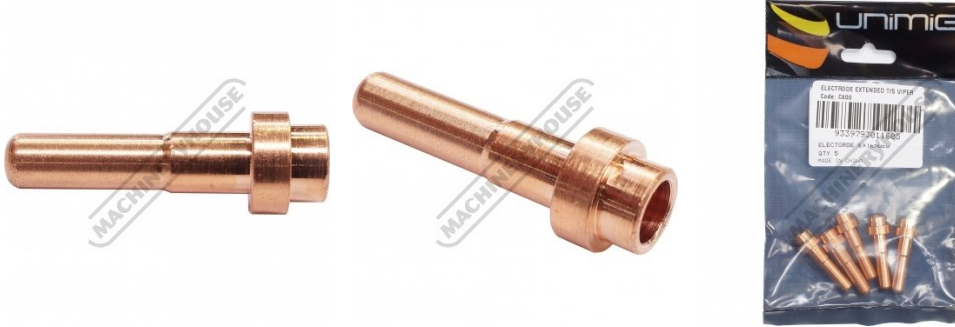

## Electrodes - 1518-HF

Suits CBR50 Plasma Torch  
 (Includes Qty 5 Electrodes)

**On Sale**

**Ex GST**  
~~\$50.00~~  
**\$41.82**

**Inc GST**  
~~\$55.00~~  
**\$46.00**

ORDER CODE:	C600
Part Number:	1515-HF
Plasma Machine Model:	
Plasma Torch Model:	CBR50
Plasma Torch Type:	~
Type:	Electrode
Size (mm):	~
Pack Quantity:	5

### Description

Electrode  
 1518-HF

Product Brochure For C600

**Specific Features**

Side View

Rear View

Packaging

**Recommended Accessories**

C604  
1.0mm Cutting Tips

C608  
Swirl Ring

C610  
Retaining Cap

C612  
Shield Cap