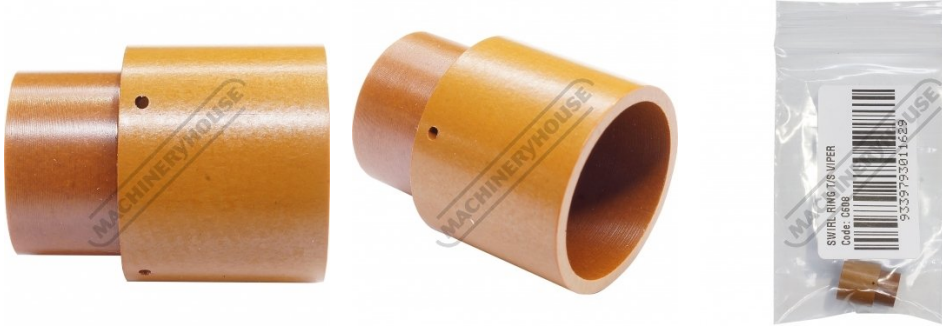

Product Brochure For C608

Swirl Ring - SC1510

Suits CBR50 Plasma Torch

On Sale

Ex GST
~~\$25.00~~
\$20.91

Inc GST
~~\$27.50~~
\$23.00

ORDER CODE:	C608
Part Number:	SC1510
Plasma Machine Model:	
Plasma Torch Model:	CBR50
Plasma Torch Type:	~
Type:	Swirl Ring
Size (mm):	~
Pack Quantity:	1

Description

Swirl Ring
 SC1510

Product Brochure For C608

Specific Features

Side View

Rear View

Packaging

Recommended Accessories

C600
Electrodes

C604
1.0mm Cutting Tips

C610
Retaining Cap

C612
Shield Cap