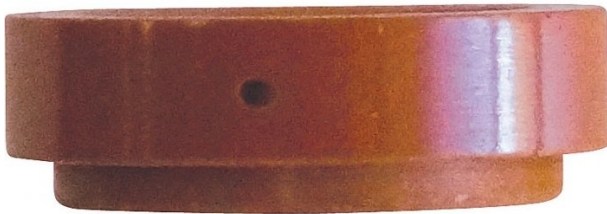

Product Brochure For C622

Swirl Ring - SC8006

Suits Surecut SC80 Plasma Torch

On Sale

Ex GST

Inc GST

~~\$24.00~~

~~\$26.40~~

\$20.00

\$22.00

ORDER CODE:	C622
Part Number:	SC8006
Plasma Machine Model:	RazorCut 45/80
Plasma Torch Model:	Surecut SC80
Plasma Torch Type:	~
Type:	Swirl Ring
Size (mm):	~
Pack Quantity:	1

Description

Swirl Ring
 SC8006