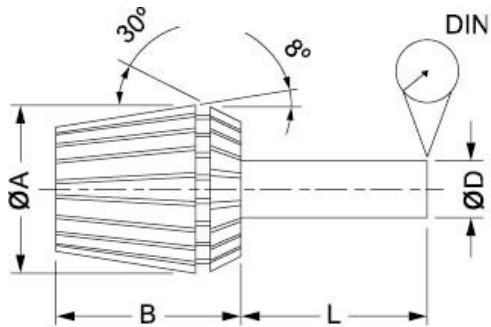

Product Brochure For C850