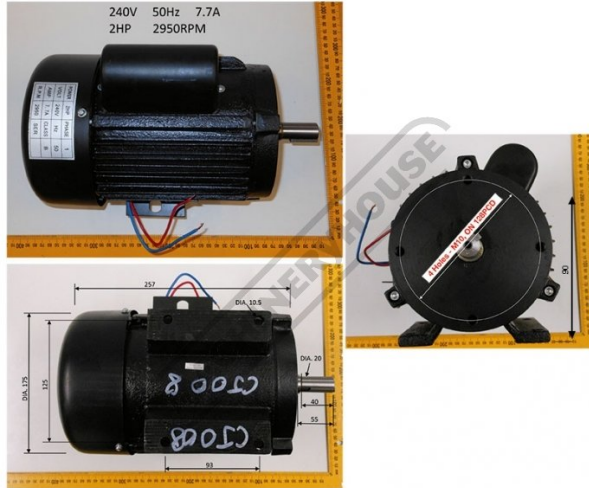

Product Brochure For CJ008

**MOTOR 2HP 2950RPM - #8**

240V 20MM

Suits: DC-3

**Ex GST**  
**\$231.82**

**Inc GST**  
**\$255.00**

ORDER CODE:	CJ008
MODEL:	-
Motor Power (kW / hp):	2HP
Speed (rpm):	2950
Shaft Diameter (mm):	20
Reversible Motor (Yes / No):	-
Fan Cooled (Yes / No):	Yes
Voltage (V):	240
Amps Required:	7.7
Input Power Supply Connection:	-

**Description**

MOTOR TO SUIT DUST COLLECTOR DC-3 (W394)

Shaft needs a 5mm key for connection

**Features**

- Single Phase Motor

**Optional Accessories**

- EC022 REPLACEMENT CAP