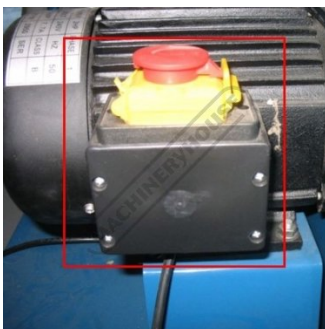

Product Brochure For CJ009A

SWITCH & BLACK BOX ASSEMBLY - #9

Suits: DC-3

ORDER CODE:

CJ009A

Specific Features

SWITCH AND BLACK BOX ASSY 2