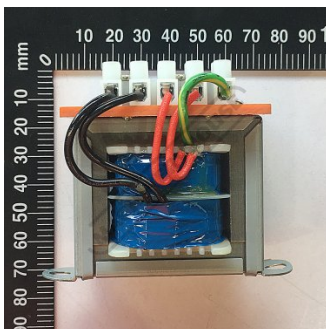

Product Brochure For CQ1005

TRANSFORMER 240V-24V - #

Suits: CS-275

ORDER CODE: CQ1005  
Size: ~

Specific Features

Side View