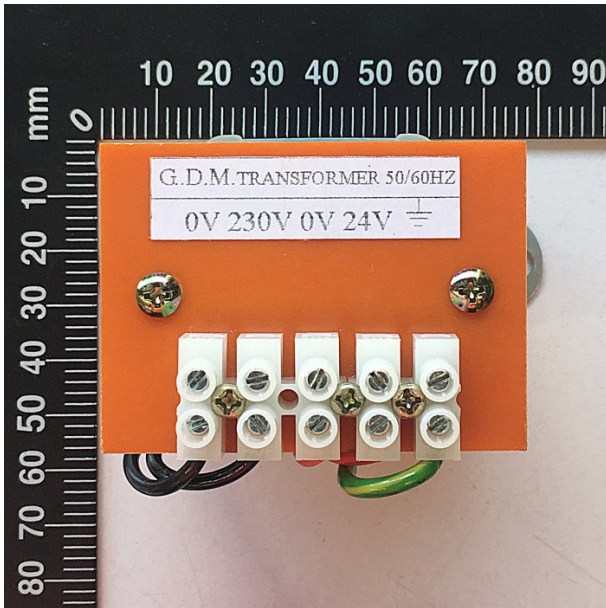

Product Brochure For CQ1005

TRANSFORMER 240V-24V - #

Suits: CS-275

ORDER CODE: CQ1005  
Size: ~

Specific Features

Side View