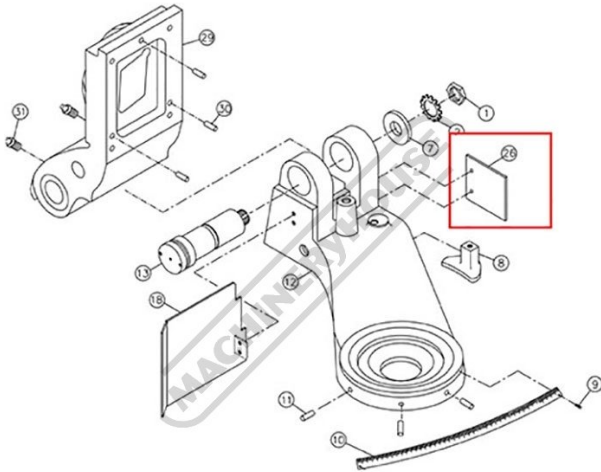

Product Brochure For CS0026

DEFLECT PLATE RH (H5H006) - #26

Suits: MC-370 + other models

026	H5H006	迴轉座擋水板(噴漆)	1
-----	--------	------------	---