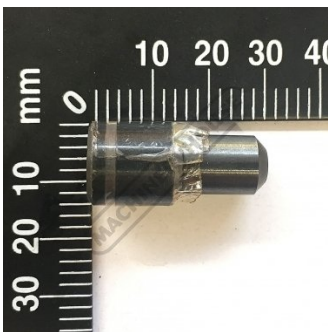

Product Brochure For CS105

**PIN (H5A003) - #5**

Suits: MC-370CE + other models

**Specific Features**

Side View