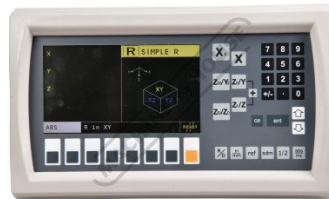

Product Brochure For D706

Specific Features

Rear View

PCD Function

Simple Radius Function

Incline Function

Red Screen

Blue Screen

Yellow Screen

Recommended Accessories

D714L
 Basic Lathe Mounting Kit

D714M
 3 Axis Basic Mill Mounting Kit

D719
 150mm Easson Digital Readout Scale

D720
 200mm Easson Digital Readout Scale

Product Brochure For D706