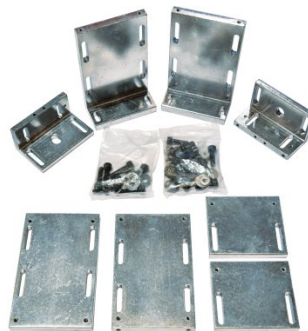

D772
Digital Readout Scale Mounting Bracket Kit