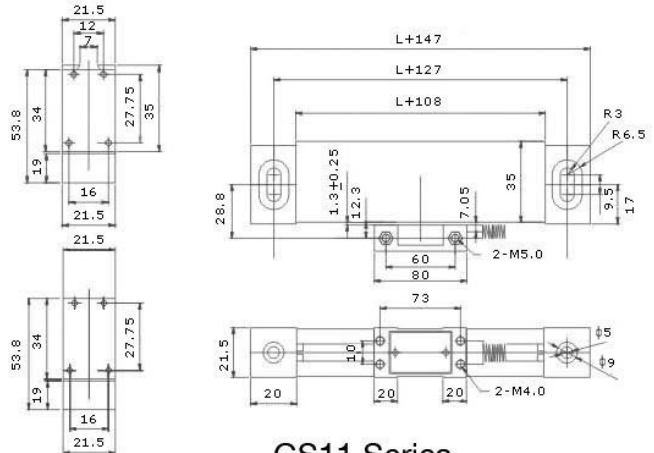

Product Brochure For D762

200mm Easson Digital Readout Scale

GS11 High Accuracy Scale
 1µm Resolution

ORDER CODE:	D762
MODEL:	~
Type:	GS11 High Accuracy Scale
Travel - Maximum (mm):	200
Overall Length (L) (mm):	347
Scale Resolution (µm):	1
Grating Pitch:	~
Accuracy (µm):	±5
Output Signal:	~
Connector:	~
Cable Length (Metre):	3
Working Temperature (°C):	~
Sealing Protection Class:	~
Maximum Speed (M/min):	~
Reference Point:	~
Width x Height (W x H) (mm):	21.5 x 34
Backing Support Plate (Yes / No):	No

Description

Easson GS series Glass Grating Linear Transducer: EASSON - Always committed to Quality, Technology & Innovation

Features

- **DOUBLE SEAL DESIGNED SCALES:**
- The plastic seals of the transducer use an innovative material to offer superior oil resistance, high elastic recovery properties and durability, carefully designed lip geometry offer low slide resistance.
- **100% LASER CALIBRATION:**
- All glass grating transducers are individually inspected and calibrated by our in-house laser calibrator to ensure accuracy complies 100% with the specifications.
- **ADVANCED OPTICAL MEASURING SYSTEM:**
- The slide carrier of the GS series scales, use a five bearing design for optical grating linear transducer which has been proven as the most reliable system design in today's market.
- The glass grating slide-ways are lapped, and JIS standard P5 grade bearings are used to achieve smooth and accurate movement and long working life.
- **D.I.Y. INSTALLATION:**
- An easy-to-follow D.I.Y. Installation Manual is supplied with each system, complete with illustrations and mounting brackets.

GS11 Series

Product Brochure For D762

Specific Features

DSub9 Male Plug

Dsub 9
9 pin male connector plug

Pin	TTL Signal	Cable	422A Signal	Color
1	—	—	A	Yellow
2	0V	Orange	0V	White
3	—	—	B	Red
4	Gnd	Ground	Gnd	Ground
5	—	—	R	Black
6	A	Yellow	A	Green
7	5V	Red	5V	Brown
8	B	Green	B	Blue
9	R	Brown	R	Gray