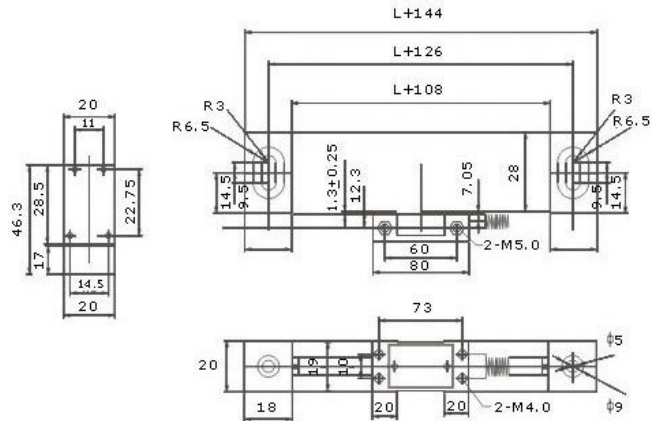

Product Brochure For D7622

200mm Easson Digital Readout Scale

GS31 Compact Scale
 1µm Resolution

ORDER CODE:	D7622
MODEL:	~
Type:	GS31 Compact Scale
Travel - Maximum (mm):	200
Overall Length (L) (mm):	344
Scale Resolution (µm):	1
Grating Pitch:	~
Accuracy (µm):	±5
Output Signal:	~
Connector:	~
Cable Length (Metre):	3
Working Temperature (°C):	~
Sealing Protection Class:	~
Maximum Speed (M/min):	~
Reference Point:	~
Width x Height (W x H) (mm):	20 x 28.5
Backing Support Plate (Yes / No):	Yes

Description

Easson GS series Glass Grating Linear Transducer: EASSON - Always committed to Quality, Technology & Innovation

Features

- **DOUBLE SEAL DESIGNED SCALES:**
 The plastic seals of the transducer use an innovative material to offer superior oil resistance, high elastic recovery properties and durability, carefully designed lip geometry offer low slide resistance.
- **100% LASER CALIBRATION:**
 All glass grating transducers are individually inspected and calibrated by our in-house laser calibrator to ensure accuracy complies 100% with the specifications.
- **ADVANCED OPTICAL MEASURING SYSTEM:**
 The slide carrier of the GS series scales, use a five bearing design for optical grating linear transducer which has been proven as the most reliable system design in today's market.
 The glass grating slide-ways are lapped, and JIS standard P5 grade bearings are used to achieve smooth and accurate movement and long working life.
- **D.I.Y. INSTALLATION:**
 An easy-to-follow D.I.Y. Installation Manual is supplied with each system, complete with illustrations and mounting brackets.

GS31 from 50mm to 500mm

Product Brochure For D7622

Specific Features

DSub9 Male Plug

Dsub 9
9 pin male connector plug

Pin	TTL Signal	Cable	422A Signal	Color
1	—	—	A	Yellow
2	0V	Orange	0V	White
3	—	—	B	Red
4	Gnd	Ground	Gnd	Ground
5	—	—	R	Black
6	A	Yellow	A	Green
7	5V	Red	5V	Brown
8	B	Green	B	Blue
9	R	Brown	R	Gray