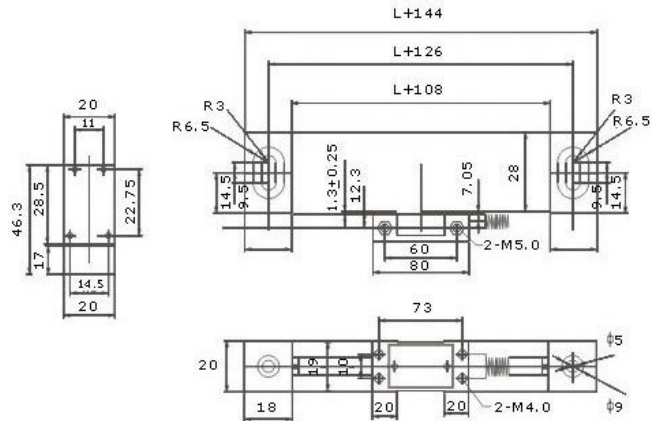

Product Brochure For D7625

250mm Easson Digital Readout Scale

GS31 Compact Scale
 1µm Resolution

ORDER CODE:	D7625
MODEL:	~
Type:	GS31 Compact Scale
Travel - Maximum (mm):	250
Overall Length (L) (mm):	394
Scale Resolution (µm):	1
Grating Pitch:	~
Accuracy (µm):	±5
Output Signal:	~
Connector:	~
Cable Length (Metre):	3
Working Temperature (°C):	~
Sealing Protection Class:	~
Maximum Speed (M/min):	~
Reference Point:	~
Width x Height (W x H) (mm):	20 x 28.5
Backing Support Plate (Yes / No):	Yes

Description

Easson GS series Glass Grating Linear Transducer: EASSON - Always committed to Quality, Technology & Innovation

Features

- **DOUBLE SEAL DESIGNED SCALES:**
 The plastic seals of the transducer use an innovative material to offer superior oil resistance, high elastic recovery properties and durability, carefully designed lip geometry offer low slide resistance.
- **100% LASER CALIBRATION:**
 All glass grating transducers are individually inspected and calibrated by our in-house laser calibrator to ensure accuracy complies 100% with the specifications.
- **ADVANCED OPTICAL MEASURING SYSTEM:**
 The slide carrier of the GS series scales, use a five bearing design for optical grating linear transducer which has been proven as the most reliable system design in today's market.
 The glass grating slide-ways are lapped, and JIS standard P5 grade bearings are used to achieve smooth and accurate movement and long working life.
- **D.I.Y. INSTALLATION:**
 An easy-to-follow D.I.Y. Installation Manual is supplied with each system, complete with illustrations and mounting brackets.

GS31 from 50mm to 500mm

Product Brochure For D7625

Specific Features

DSub9 Male Plug

Dsub 9
9 pin male connector plug

Pin	TTL Signal	Cable	422A Signal	Color
1	—	—	A	Yellow
2	0V	Orange	0V	White
3	—	—	B	Red
4	Gnd	Ground	Gnd	Ground
5	—	—	R	Black
6	A	Yellow	A	Green
7	5V	Red	5V	Brown
8	B	Green	B	Blue
9	R	Brown	R	Gray