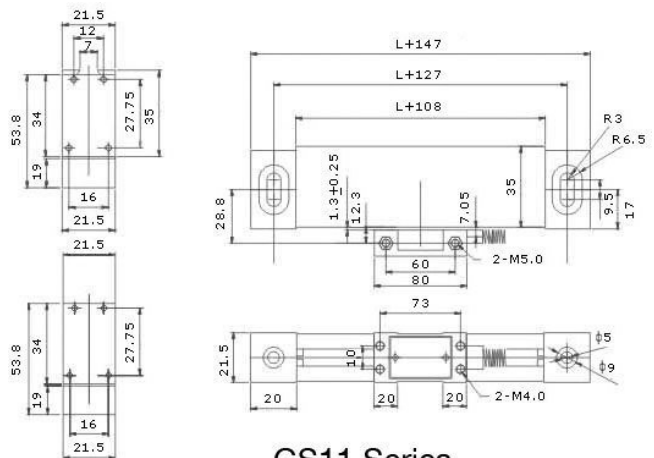

Product Brochure For D765

500mm Easson Digital Readout Scale

GS11 High Accuracy Scale
 1µm Resolution

ORDER CODE:	D765
MODEL:	~
Type:	GS11 High Accuracy Scale
Travel - Maximum (mm):	500
Overall Length (L) (mm):	647
Scale Resolution (µm):	1
Grating Pitch:	~
Accuracy (µm):	±5
Output Signal:	~
Connector:	~
Cable Length (Metre):	3
Working Temperature (°C):	~
Sealing Protection Class:	~
Maximum Speed (M/min):	~
Reference Point:	~
Width x Height (W x H) (mm):	21.5 x 34
Backing Support Plate (Yes / No):	No

Description

Easson GS series Glass Grating Linear Transducer: EASSON - Always committed to Quality, Technology & Innovation

Features

- **DOUBLE SEAL DESIGNED SCALES:**
- The plastic seals of the transducer use an innovative material to offer superior oil resistance, high elastic recovery properties and durability, carefully designed lip geometry offer low slide resistance.
- **100% LASER CALIBRATION:**
- All glass grating transducers are individually inspected and calibrated by our in-house laser calibrator to ensure accuracy complies 100% with the specifications.
- **ADVANCED OPTICAL MEASURING SYSTEM:**
- The slide carrier of the GS series scales, use a five bearing design for optical grating linear transducer which has been proven as the most reliable system design in today's market.
- The glass grating slide-ways are lapped, and JIS standard P5 grade bearings are used to achieve smooth and accurate movement and long working life.
- **D.I.Y. INSTALLATION:**
- An easy-to-follow D.I.Y. Installation Manual is supplied with each system, complete with illustrations and mounting brackets.

GS11 Series

Product Brochure For D765

Specific Features

DSub9 Male Plug

Dsub 9
9 pin male connector plug

Pin	TTL Signal	Cable	422A Signal	Color
1	—	—	A	Yellow
2	0V	Orange	0V	White
3	—	—	B	Red
4	Gnd	Ground	Gnd	Ground
5	—	—	R	Black
6	A	Yellow	A	Green
7	5V	Red	5V	Brown
8	B	Green	B	Blue
9	R	Brown	R	Gray