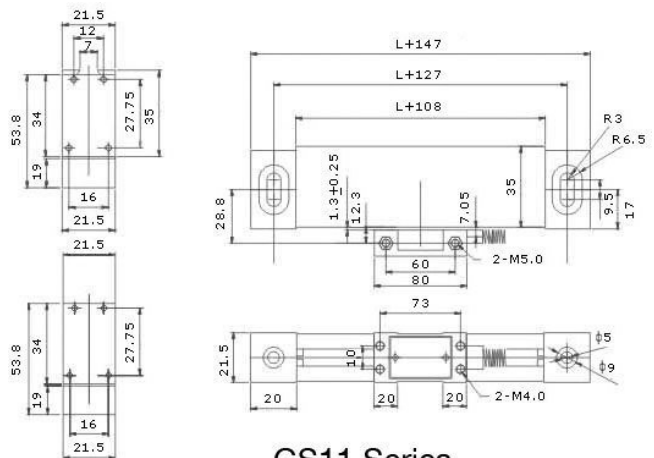

Product Brochure For D766

600mm Easson Digital Readout Scale

GS11 High Accuracy Scale
 1µm Resolution

ORDER CODE:	D766
MODEL:	~
Type:	GS11 High Accuracy Scale
Travel - Maximum (mm):	600
Overall Length (L) (mm):	747
Scale Resolution (µm):	1
Grating Pitch:	~
Accuracy (µm):	±5
Output Signal:	~
Connector:	~
Cable Length (Metre):	3
Working Temperature (°C):	~
Sealing Protection Class:	~
Maximum Speed (M/min):	~
Reference Point:	~
Width x Height (W x H) (mm):	21.5 x 34
Backing Support Plate (Yes / No):	No

Description

Easson GS series Glass Grating Linear Transducer: EASSON - Always committed to Quality, Technology & Innovation

Features

- **DOUBLE SEAL DESIGNED SCALES:**
- The plastic seals of the transducer use an innovative material to offer superior oil resistance, high elastic recovery properties and durability, carefully designed lip geometry offer low slide resistance.
- **100% LASER CALIBRATION:**
- All glass grating transducers are individually inspected and calibrated by our in-house laser calibrator to ensure accuracy complies 100% with the specifications.
- **ADVANCED OPTICAL MEASURING SYSTEM:**
- The slide carrier of the GS series scales, use a five bearing design for optical grating linear transducer which has been proven as the most reliable system design in today's market.
- The glass grating slide-ways are lapped, and JIS standard P5 grade bearings are used to achieve smooth and accurate movement and long working life.
- **D.I.Y. INSTALLATION:**
- An easy-to-follow D.I.Y. Installation Manual is supplied with each system, complete with illustrations and mounting brackets.

Product Brochure For D766

Specific Features

DSub9 Male Plug

Dsub 9
9 pin male connector plug

Pin	TTL Signal	Cable Color	422A Signal	Cable Color
1	—	—	A	Yellow
2	0V	Orange	0V	White
3	—	—	B	Red
4	Grnd	Ground	Grnd	Ground
5	—	—	R	Black
6	A	Yellow	A	Green
7	5V	Red	5V	Brown
8	B	Green	B	Blue
9	R	Brown	R	Gray