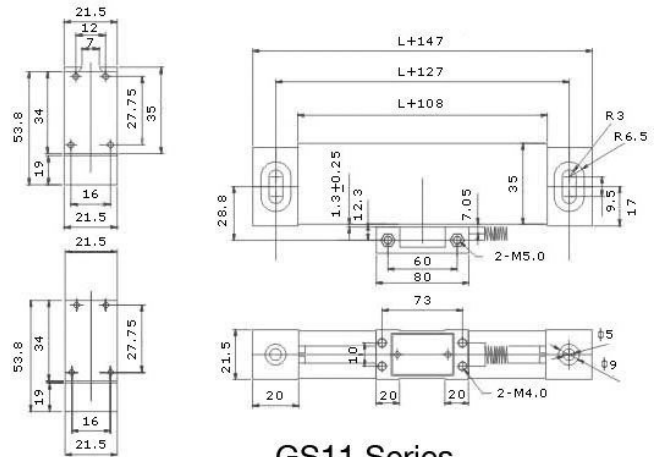

Features

- **DOUBLE SEAL DESIGNED SCALES:**
- The plastic seals of the transducer use an innovative material to offer superior oil resistance, high elastic recovery properties and durability, carefully designed lip geometry offer low slide resistance.
- **100% LASER CALIBRATION:**
- All glass grating transducers are individually inspected and calibrated by our in-house laser calibrator to ensure accuracy complies 100% with the specifications.
- **ADVANCED OPTICAL MEASURING SYSTEM:**
- The slide carrier of the GS series scales, use a five bearing design for optical grating linear transducer which has been proven as the most reliable system design in today's market.
- The glass grating slide-ways are lapped, and JIS standard P5 grade bearings are used to achieve smooth and accurate movement and long working life.
- **D.I.Y. INSTALLATION:**
- An easy-to-follow D.I.Y. Installation Manual is supplied with each system, complete with illustrations and mounting brackets.

GS11 Series