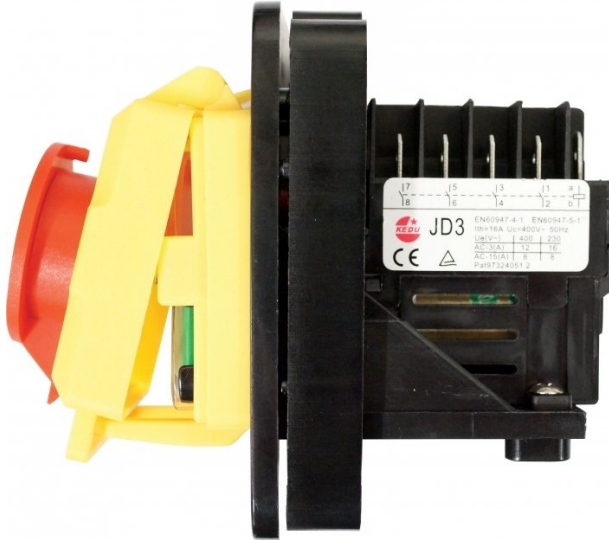

Product Brochure For DL028

SWITCH ON/OFF KEDU JD3 - #31

415V 3PH - 10 PIN + GUARD PIN

Suits: + other models

Ex GST
\$60.00

Inc GST
\$66.00

ORDER CODE:

DL028

Specific Features

Label

Open Switch

Switch Closed

Rear View