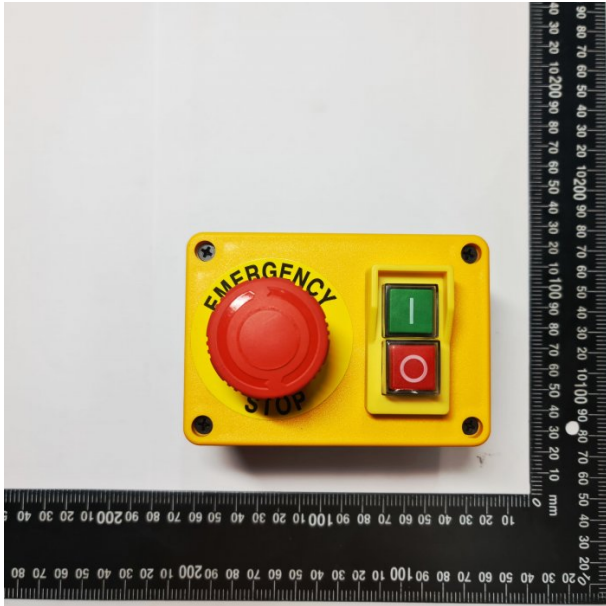

Product Brochure For ES267

SWITCH MAG 230V/1PH/10A + EMERGENCY STOP BUILD IN

Ex GST
\$58.64

Inc GST
\$64.50

ORDER CODE:

ES267

Specific Features

Side View