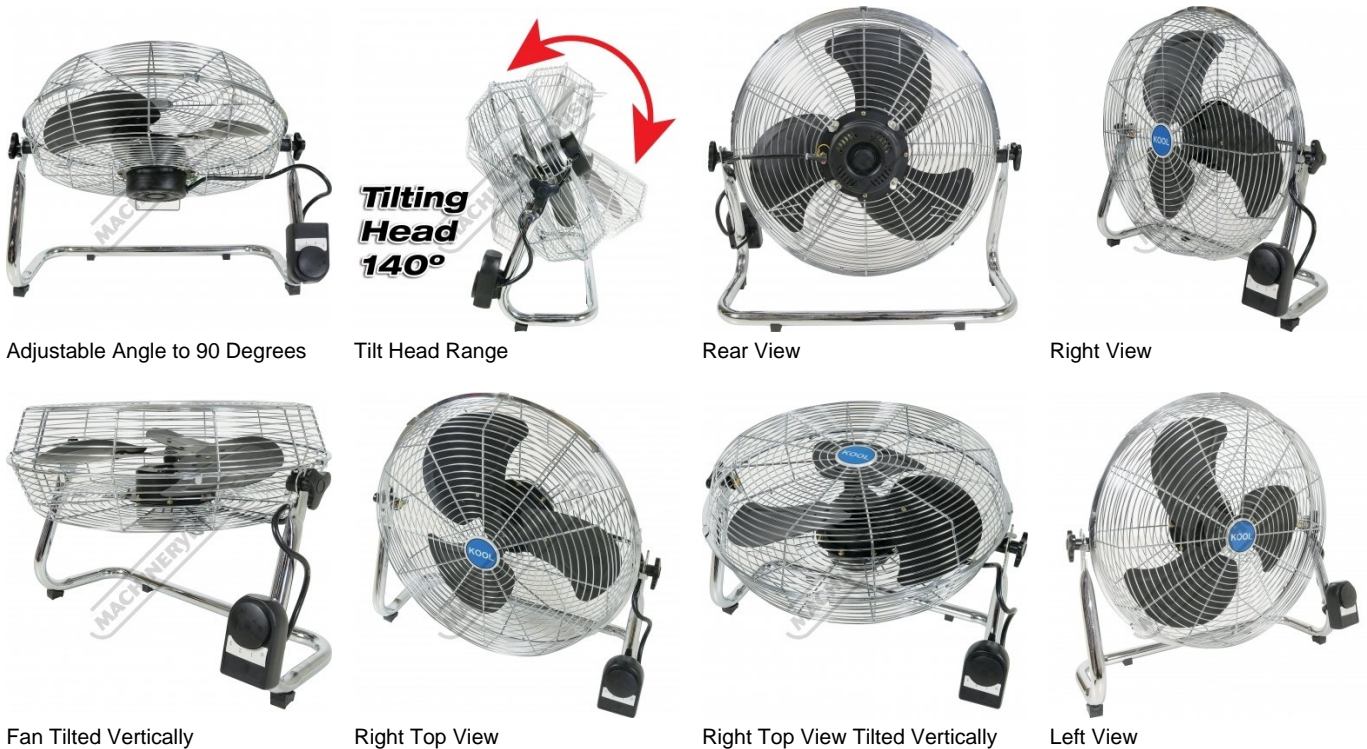

Product Brochure For F026

Industrial Floor Fan - 450mm - FD-45

Fan swivels 140° inside frame
 124 cubic M/min Air Flow

On Sale

Ex GST	Inc GST
\$120.00	\$132.00
\$99.09	\$109.00

ORDER CODE:	F026
MODEL:	FD-45
Fan Diameter (mm):	Ø450
Head Tilts (deg):	140°
Oscillating Head (deg):	~
Type:	Floor
Flow Rate (m3/min):	124
Pedestal Height Adjustment (mm):	~
Motor Power (W):	165
Motor Speed (RPM):	1350
Voltage (V):	240
Nett Weight (kg):	7.5

Features

- Industrial motor, 100% copper wound
- 165W, 1350rpm, 240V motor
- 124 cubic M/min air flow
- 450mm blade diameter (3 blade design)
- Strong chrome steel guard & frame
- 3 x fan speeds
- Fan swivels 140° inside frame

Product Brochure For F026

Specific Features

Adjustable Angle to 90 Degrees

Tilt Head Range

Rear View

Right View

Fan Tilted Vertically

Right Top View

Right Top View Tilted Vertically

Left View

Product Brochure For F026

Tilt Head Locking Knob

3 Fan Speeds

Rubber Feet

240V Motor

Recommended Accessories