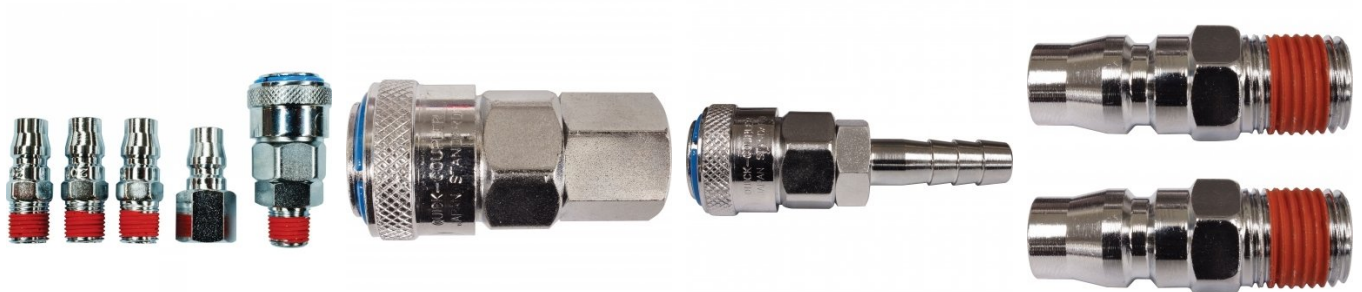

\$10.00

\$11.00

ORDER CODE:	F941
Fitting (Type):	Male Coupling
Size:	1/4" BSPT
Max Pressure:	150psi
Air Flow:	35cfm @ 100psi
Pack Quantity (No.):	1

Description

High-Flow couplings are designed to increase the air flow by 60% over standard couplings. Increases the performance of air tools.

Features

- Manufactured from steel for greater strength
- Couplings have a one way shut off valve fitted

Product Brochure For F941

Specific Features

One Touch Hi Flow Coupling 1/4" BSP Male End

Recommended Accessories

F935
High-Flow Air Fittings

F940
High-Flow One Touch System
Air Fittings

F945
High-Flow One Touch System
Air Fittings

F951
High-Flow Air Fittings

F950
High-Flow Air Fittings

F955
High-Flow Air Fittings

F888
Air Fittings