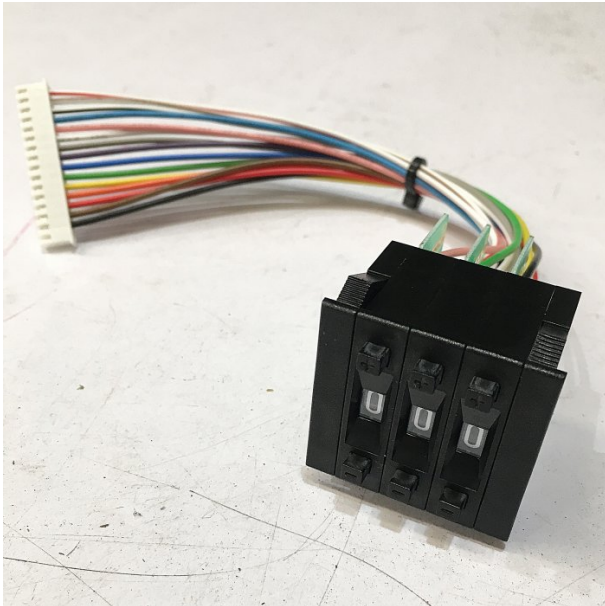

Product Brochure For FR0082

STROKE HEIGHT SWITCH - #82

Suits: BS-320AS

Ex GST
\$145.45

Inc GST
\$160.00

ORDER CODE:

FR0082

Specific Features