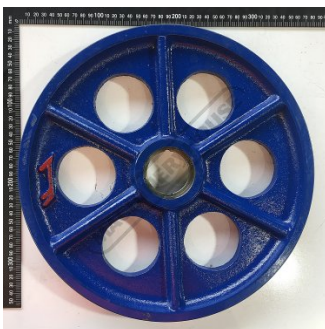

Product Brochure For FR0270

**IDLER WHEEL - #270**

Suits: BS-321AS + other models

**Ex GST**  
**\$368.18**

**Inc GST**  
**\$405.00**

Distance between legs:

FR0270

**Specific Features**