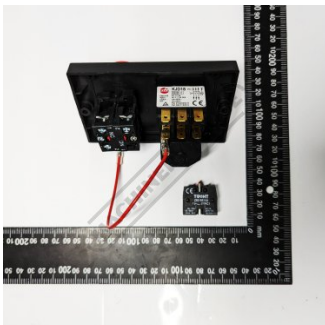

Product Brochure For GD013B

415V ON/OFF CONTROL PANEL W E/STOP - 415V MODELS

Suits: BG-10 + Other Models

Ex GST
 \$75.45

Inc GST
 \$83.00

Description

Switch Assembly to suit the below Models of Grinders.

Specific Features