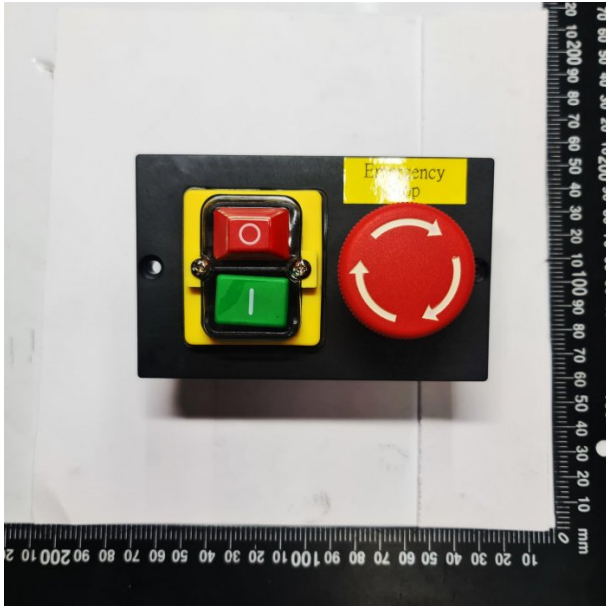

Product Brochure For GD014

ON/OFF SWITCH WITH E-STOP - BG-10

240V

Ex GST
\$80.00

Inc GST
\$88.00

ORDER CODE:

GD014

Description

On/Off Switch with Emergency Stop

Specific Features

Back View