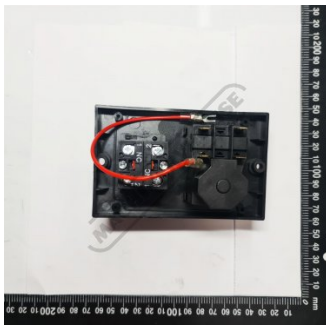

Product Brochure For GD014

ON/OFF SWITCH WITH E-STOP - BG-10

240V

Ex GST
\$80.00

Inc GST
\$88.00

ORDER CODE:

GD014

Description

On/Off Switch with Emergency Stop

Specific Features

Back View