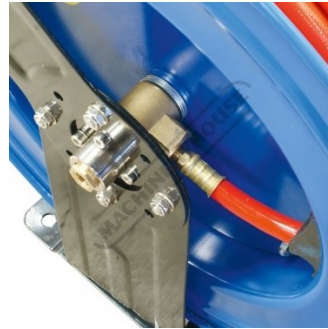

Product Brochure For H040

Specific Features

Air Inlet

Recommended Accessories

A250
Hi Flow Air Duster Gun

A251
Hi Flow Air Duster Gun

S440
Air Blow Gun

A264
Professional Tyre Inflator with
Linear Gauge

A043
Air Micro Die Grinder Kit

A046
Air Pop Rivet Kit

A040
Air Die Grinder

A041
Air Die Grinder - Extended Shaft
5" (127mm)