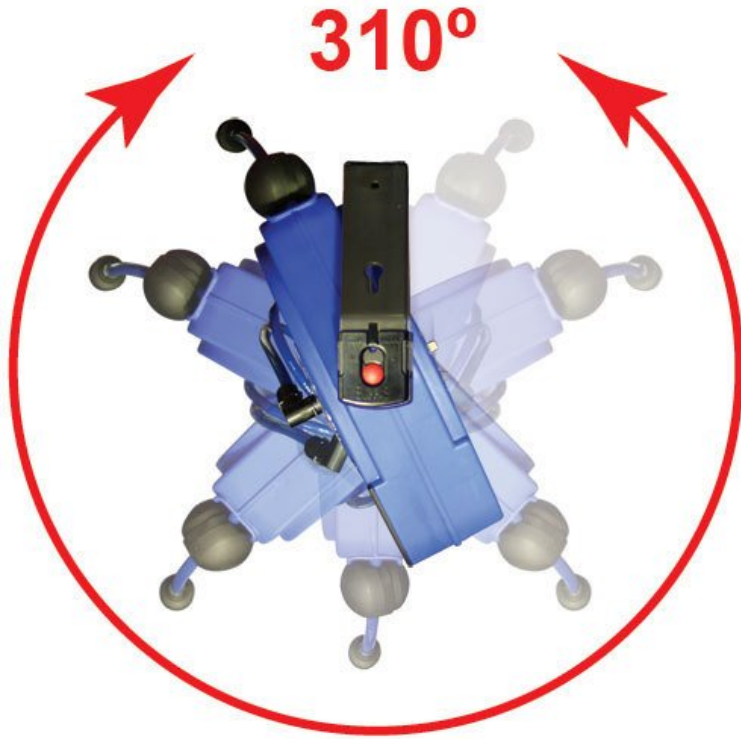

Product Brochure For H045