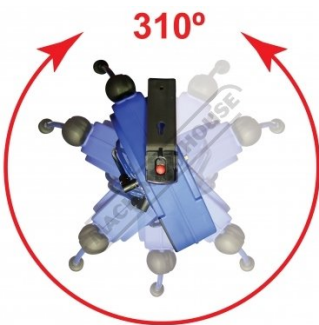

\$117.27

\$129.00

| | |
|-------------------------------------|--------|
| ORDER CODE: | H045 |
| MODEL: | AR-P10 |
| Hose Type (Air-Water): | Air |
| Hose Length (Metre): | 15 |
| Hose External Diameter (mm): | Ø13.5 |
| Hose Internal Diameter (mm / Inch): | Ø9.5mm |
| Maximum Pressure (PSI): | 232 |
| Nett Weight (kg): | 6 |

Features

- 9.5mm x 15 Metres of PU (Polyurethane) mesh air hose
- PU mesh hose is highly durable with increased flexibility
- 13.5mm OD hose allows for a more compact case to save space
- Unique design mounting bracket to allow pivoting to 310°
- Ability to be mounted from the wall or ceiling
- Quick-lock release for easy install & removal
- Industrial return spring with tension adjustment
- Rubber protective boot over Japanese style quick action air connection
- Case is made from impact resistant PP
- Working pressure: 232psi / 16Bar
- Operating temperature range -20°C - 60°C
- Weight 6kg

Includes

- Dusting gun with fitting

Product Brochure For H045

Specific Features

Top View Swivel 310 Degrees

Swivel Hose Reel

Swivel Hose Reel Right View

Right View